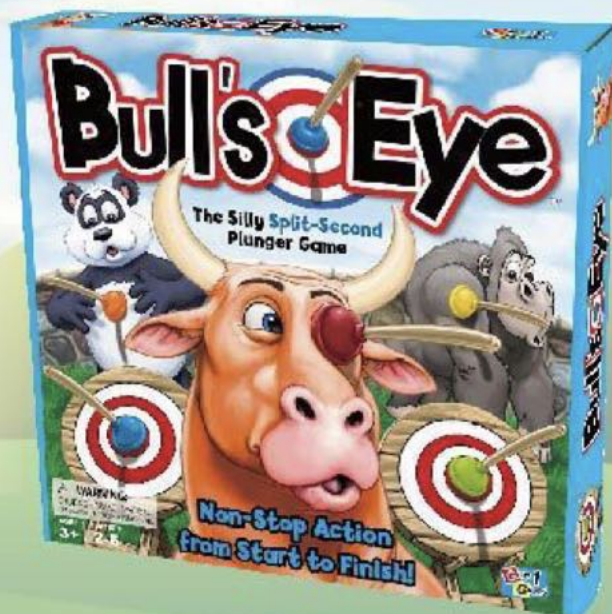

Ages 6+  
2-3 Players

Product Code: AS/810/10

Case Pack: 6

**Co-operative Maze Game**

**SPECIAL: \$8.00**  
**SRP: \$24.50**

**GHOST MINE**

Grab "gems" with your magnetic wand and bring more of them up and into your mining car than your opponent to win!

- Play Offense! Grab gems and drag them up and into your mining car.
- Play Defense! Steal gems off your opponent's wand and place them in your mining car, or drop them down a mine shaft.
- Comes with wooden game board, two bases with wand holders, two magnetic wands and rules.

Ages 7+  
2 Players  
Product Code: AS/810/08

Case Pack: 6

An animal card is flipped face up. Be the first player to plunge its matching pair and collect that card to score a point. Look out for the Bull's Eye. It's worth a whopping five points! Score the most points and win!

Includes 48 silly animal cards, five mini-plungers that pick up cards and rules.

**SPECIAL: \$7.50**  
**SRP: \$14.95**

**NON-STOP FUN**  
Everyone plays  
on every turn!

Ages 3+  
2-5 Players  
Product Code: PM/20N