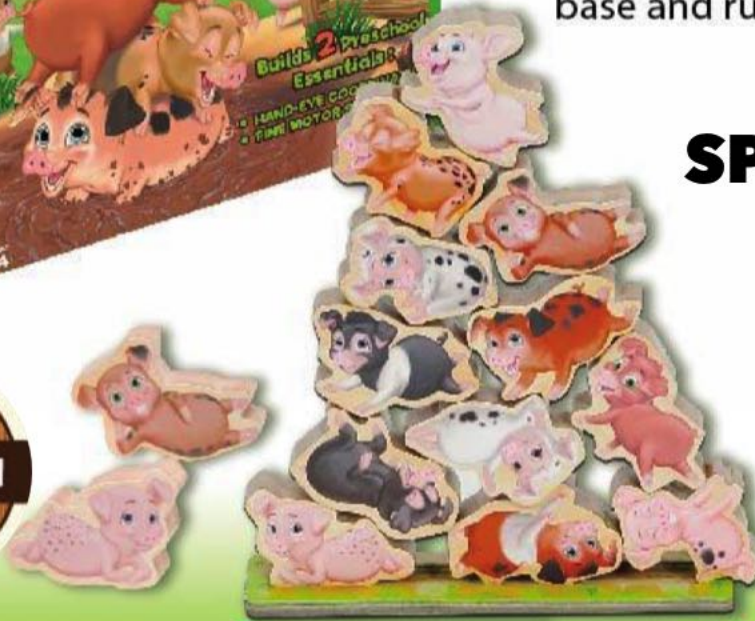

- It's a puzzle and a game with 3 levels of play.
- Self-correcting spaces reinforce the position of every piece.
- Features wooden clock with movable hands, 12 double-sided pieces (hours/ minutes), 2 custom time dice and rules.

Ages 3+

1-4 Players

Product Code: AS/500/55

Case Pack: 6

**It's the Cutest Stacking Game Ever!**

Be the first to player to place your last piggy piece on the pile without any falling and win!

Comes with 12 double-sided wooden piggy pieces, mud puddle base and rules.

**SPECIAL: \$6.00**  
**SRP: \$14.95**

Ages 3+

1-4 Players

Product Code: AS/500/81

Case Pack: 6

**SPECIAL: \$10.00**  
**SRP: \$19.95**

Flip over a card revealing Franky's food choice. Now reach inside your doggy bag and feel around for the food that matches what's on the card.

No looking allowed in this "Feel Good" game of tactile tastiness. Be first to feed Franky five of his favorite foods and win!

Ages 3+  
 2 Players

Product Code: PM/21

Case Pack: 6

Collaborate to make the greatest story ever by taking turns adding to the tale!