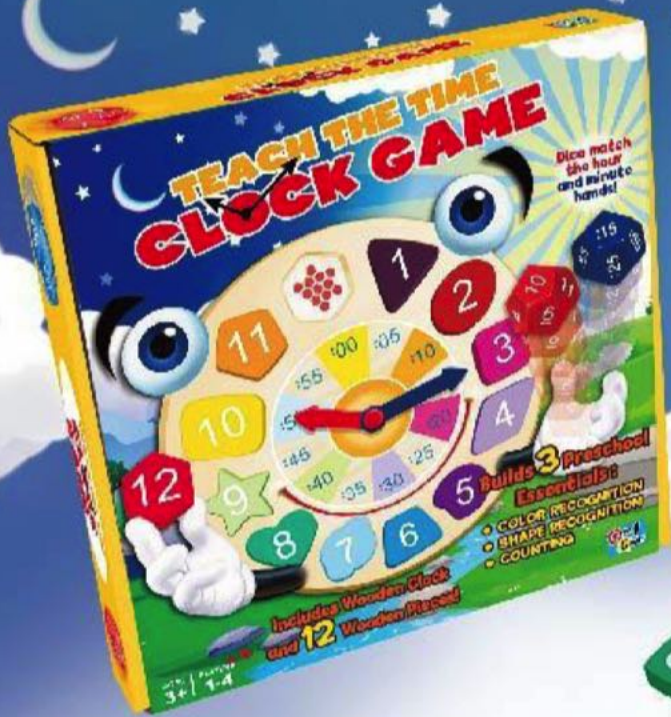

Ages 7+  
2 Players  
Product Code: AS/810/08

Case Pack: 6

An animal card is flipped face up. Be the first player to plunge its matching pair and collect that card to score a point. Look out for the Bull's Eye. It's worth a whopping five points! Score the most points and win!

Includes 48 silly animal cards, five mini-plungers that pick up cards and rules.

**SPECIAL: \$7.50**  
**SRP: \$14.95**

**NON-STOP FUN**  
Everyone plays  
on every turn!

Ages 3+  
2-5 Players  
Product Code: PM/20N

Includes 25 plastic moustaches, game tray, drawstring bag and rules.

Ages 8+

1-8 Players

Product Code: PM/14

Case Pack: 12 in Shelf Display

**SPECIAL: \$6.00**  
**SRP: \$14.95**

Learn counting, colors, shape recognition and how to tell time!

- It's a puzzle and a game with 3 levels of play.
- Self-correcting spaces reinforce the position of every piece.
- Features wooden clock with movable hands, 12 double-sided pieces (hours/ minutes), 2 custom time dice and rules.