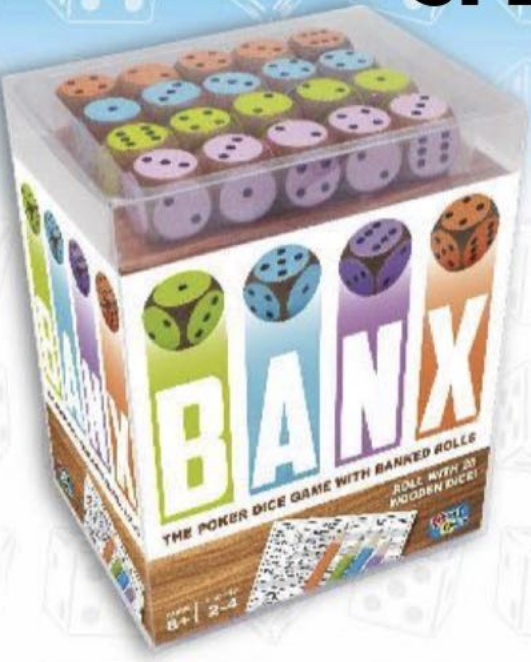

**THE FOLLOWING PRICING IS GOOD FROM FEB 21st to MARCH 21st**

**SPECIAL: \$10.00**  
**SRP: \$24.50**

Flip a card and then race your opponents to match the pattern using the correct size and color frames. Arrange face up or, when a black line appears on the card, be quick to build vertically. Arrange your frames to match the pattern and then be first to slap the card to score it. Score 10 cards first and win!

Includes 48 high-density plastic frames, 50 double-sided cards (with 100 patterns to play) and rules.

Ages 8+  
2-4 Players  
Product Code: PM/16N

Case Pack: 6

**SPECIAL: \$4.50 SRP: \$14.95**

**FAMILY GAMES**

Roll five dice up to three times on your turn to fill in a combination on your score sheet. The twist? Decide whether to save a roll to use later. The ability to bank your rolls brings a whole new dimension to every turn!

Includes 20 wooden dice, 20 bank discs, four blinders, four pencils, score pad and rules.

Ages 8+  
2-4 Players  
Product Code: PM/18X

Case Pack: 12

**SPECIAL: \$5.00  
SRP: \$24.50**

Also available in our rootin' tootin' edition, Bankroll Shootout, featuring bank blinders and 40 silver bullets!