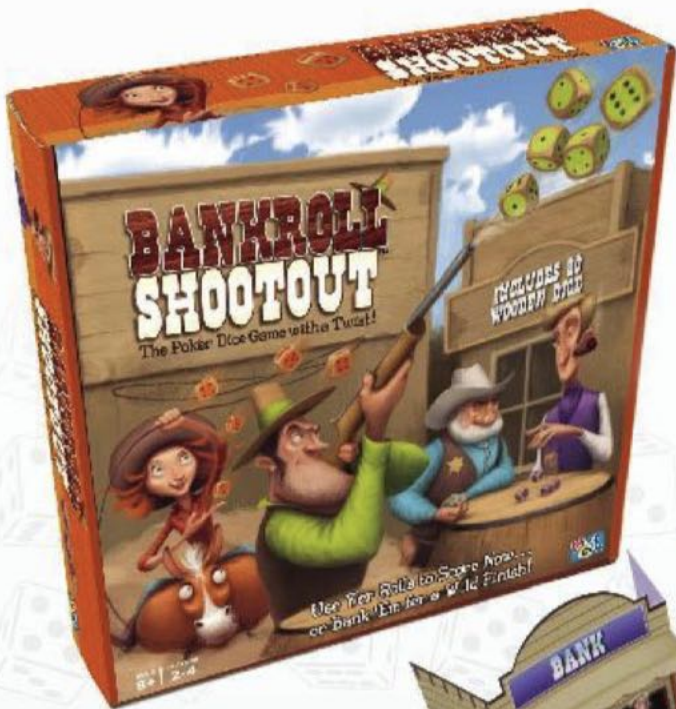

Includes 20 wooden dice, 20 bank discs, four blinders, four pencils, score pad and rules.

Ages 8+  
2-4 Players  
Product Code: PM/18X

Case Pack: 12

**SPECIAL: \$5.00  
SRP: \$24.50**

Also available in our rootin' tootin' edition, Bankroll Shootout, featuring bank blinders and 40 silver bullets!

Ages 8+  
2-4 Players  
Product Code: PM/18

Case Pack: 6

**SPECIAL: \$10.00**  
**SRP: \$24.50**

Watch out for the Bad Apple! He's worth 25 points. Score the most points and win! Includes wooden tree game board, 11 wooden tiny yellow apples, 11 wooden small green apples, 11 wooden medium red apples, one wooden big Bad Apple and rules in English and Spanish.