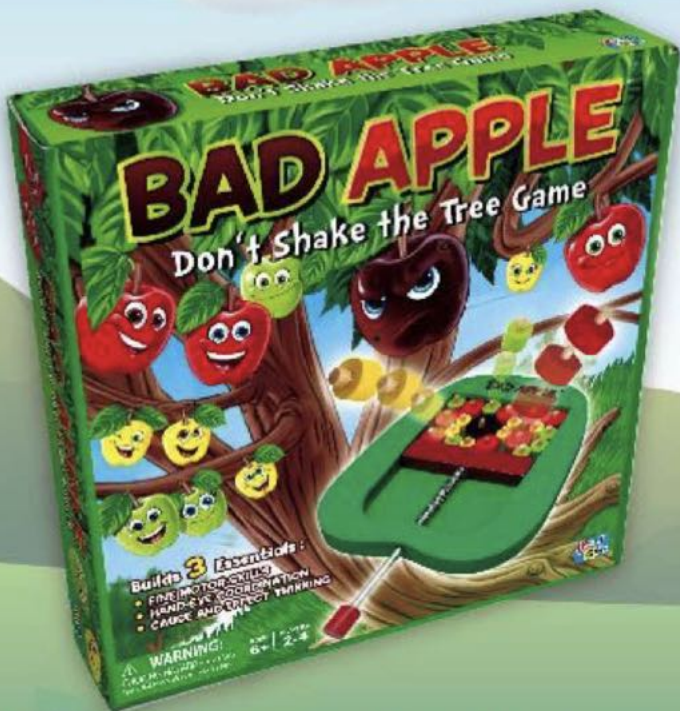

Includes 20 wooden dice, 20 bank discs, four blinders, four pencils, score pad and rules.

Ages 8+  
2-4 Players  
Product Code: PM/18X

Case Pack: 12

**SPECIAL: \$5.00  
SRP: \$24.50**

Also available in our rootin' tootin' edition, Bankroll Shootout, featuring bank blinders and 40 silver bullets!

Ages 8+  
2-4 Players  
Product Code: PM/18

Case Pack: 6

**SPECIAL: \$10.00**  
**SRP: \$24.50**

Watch out for the Bad Apple! He's worth 25 points. Score the most points and win! Includes wooden tree game board, 11 wooden tiny yellow apples, 11 wooden small green apples, 11 wooden medium red apples, one wooden big Bad Apple and rules in English and Spanish.