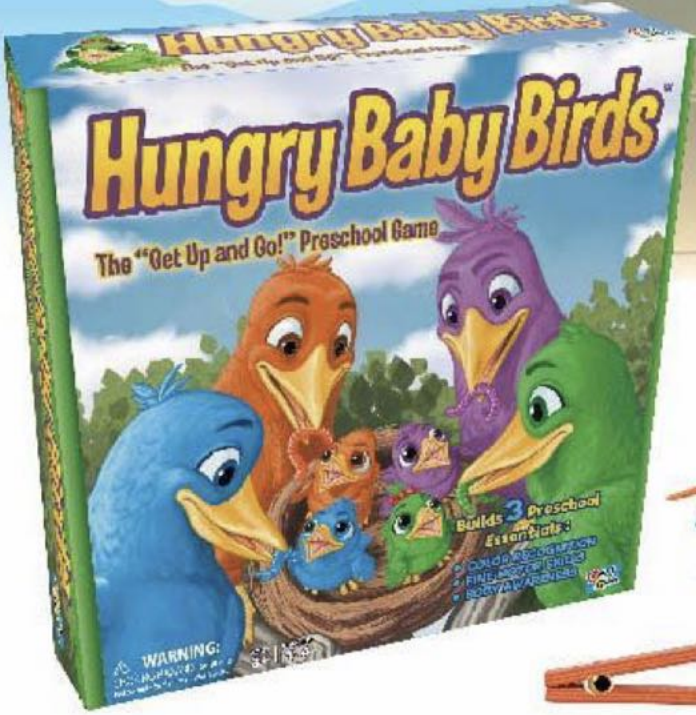

No looking allowed in this "Feel Good" game of tactile tastiness. Be first to feed Franky five of his favorite foods and win!

Ages 3+  
 2 Players

Product Code: PM/21

Case Pack: 6

Collaborate to make the greatest story ever by taking turns adding to the tale!

**Barnyard Edition**

Ages 3+ Case Pack: 6

1-4 Players

Product Code: AS/500/79

**SPECIAL: \$6.00**  
**SRP: \$14.95**

**SPECIAL: \$5.00**  
**SRP: \$19.95**

Scatter all the wiggly worms around the play area. On the count of three pluck up the worms that match your color and try to drop them into your baby bird's mouth! Feed your baby bird the most of your color and win!

Ages 3+ Case Pack: 6  
1-4 Players  
Product Code: AS/500/83

- Features 4 jumbo wooden Momma Birds, 40 wiggly worms, baby bird's nest and rules in English and Spanish.
- Builds color recognition skills, fine motor skills and gets kids up and moving!