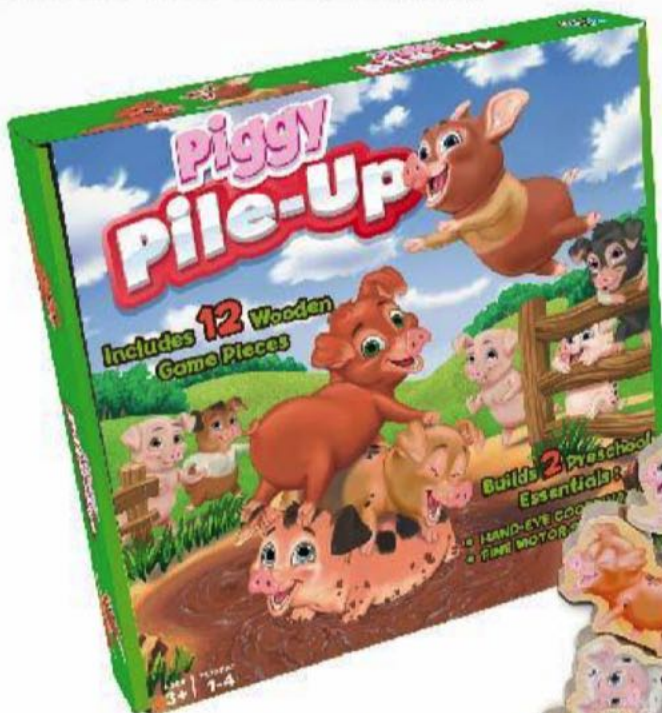

Includes 25 plastic moustaches, game tray, drawstring bag and rules.

Ages 8+

1-8 Players

Product Code: PM/14

Case Pack: 12 in Shelf Display

**SPECIAL: \$6.00**  
**SRP: \$14.95**

Learn counting, colors, shape recognition and how to tell time!

- It's a puzzle and a game with 3 levels of play.
- Self-correcting spaces reinforce the position of every piece.
- Features wooden clock with movable hands, 12 double-sided pieces (hours/ minutes), 2 custom time dice and rules.

Ages 3+

1-4 Players

Product Code: AS/500/55

Case Pack: 6

**It's the Cutest Stacking Game Ever!**

Be the first to player to place your last piggy piece on the pile without any falling and win!

Comes with 12 double-sided wooden piggy pieces, mud puddle base and rules.

**SPECIAL: \$6.00**  
**SRP: \$14.95**

Ages 3+

1-4 Players

Product Code: AS/500/81

Case Pack: 6

**SPECIAL: \$10.00**  
**SRP: \$19.95**

Flip over a card revealing Franky's food choice. Now reach inside your doggy bag and feel around for the food that matches what's on the card.